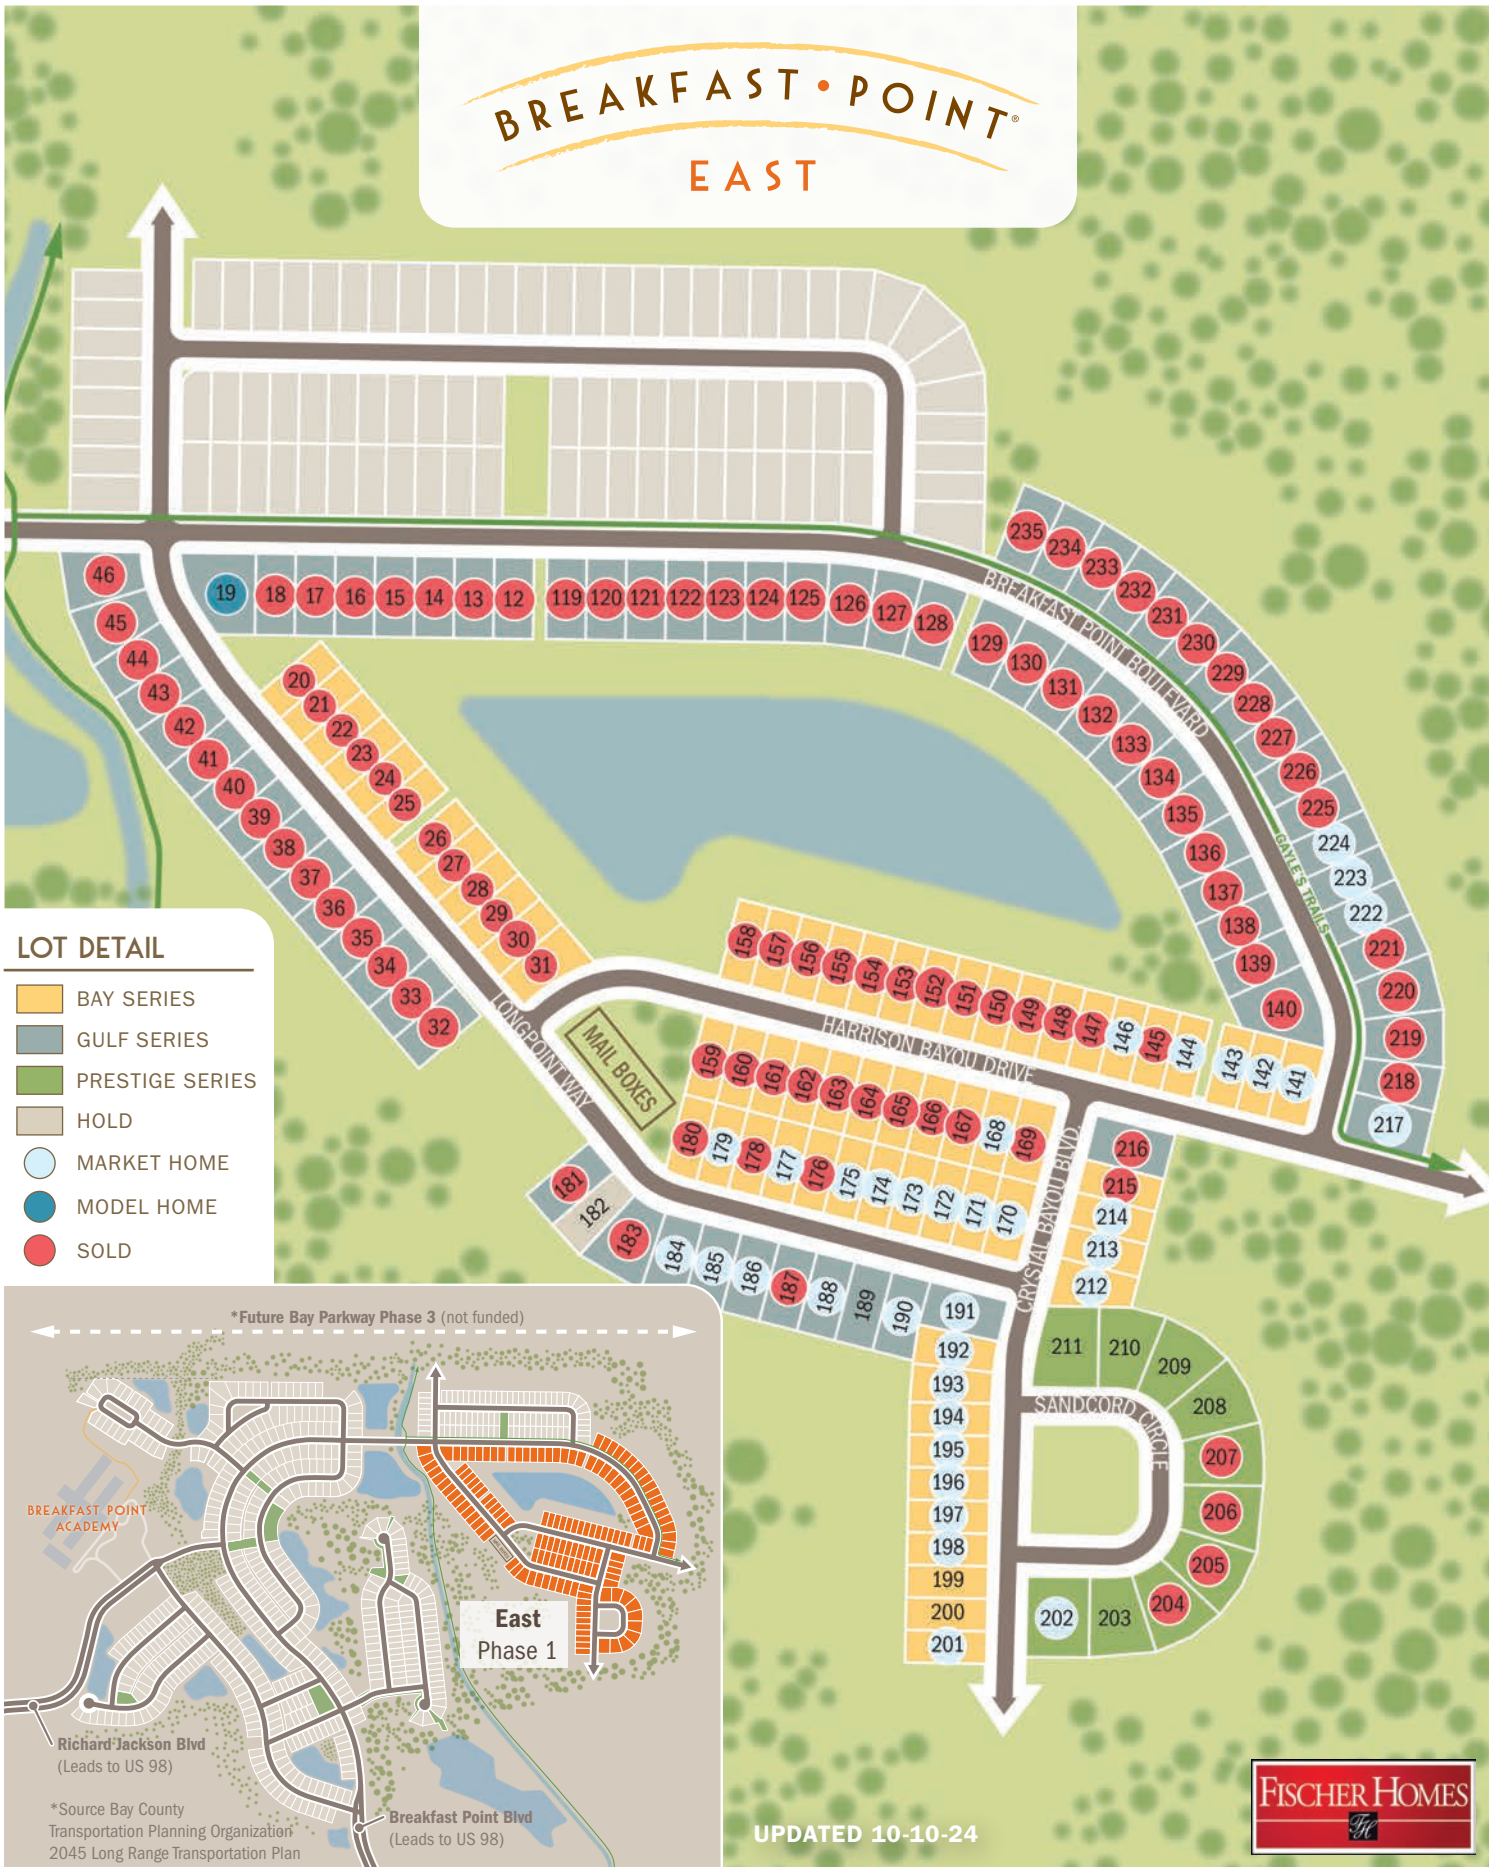

BREAKFAST • POINT® EAST

LOT DETAIL

- BAY SERIES
- GULF SERIES
- PRESTIGE SERIES
- HOLD
- MARKET HOME
- MODEL HOME
- SOLD

UPDATED 10-10-24

20085 12/21/22